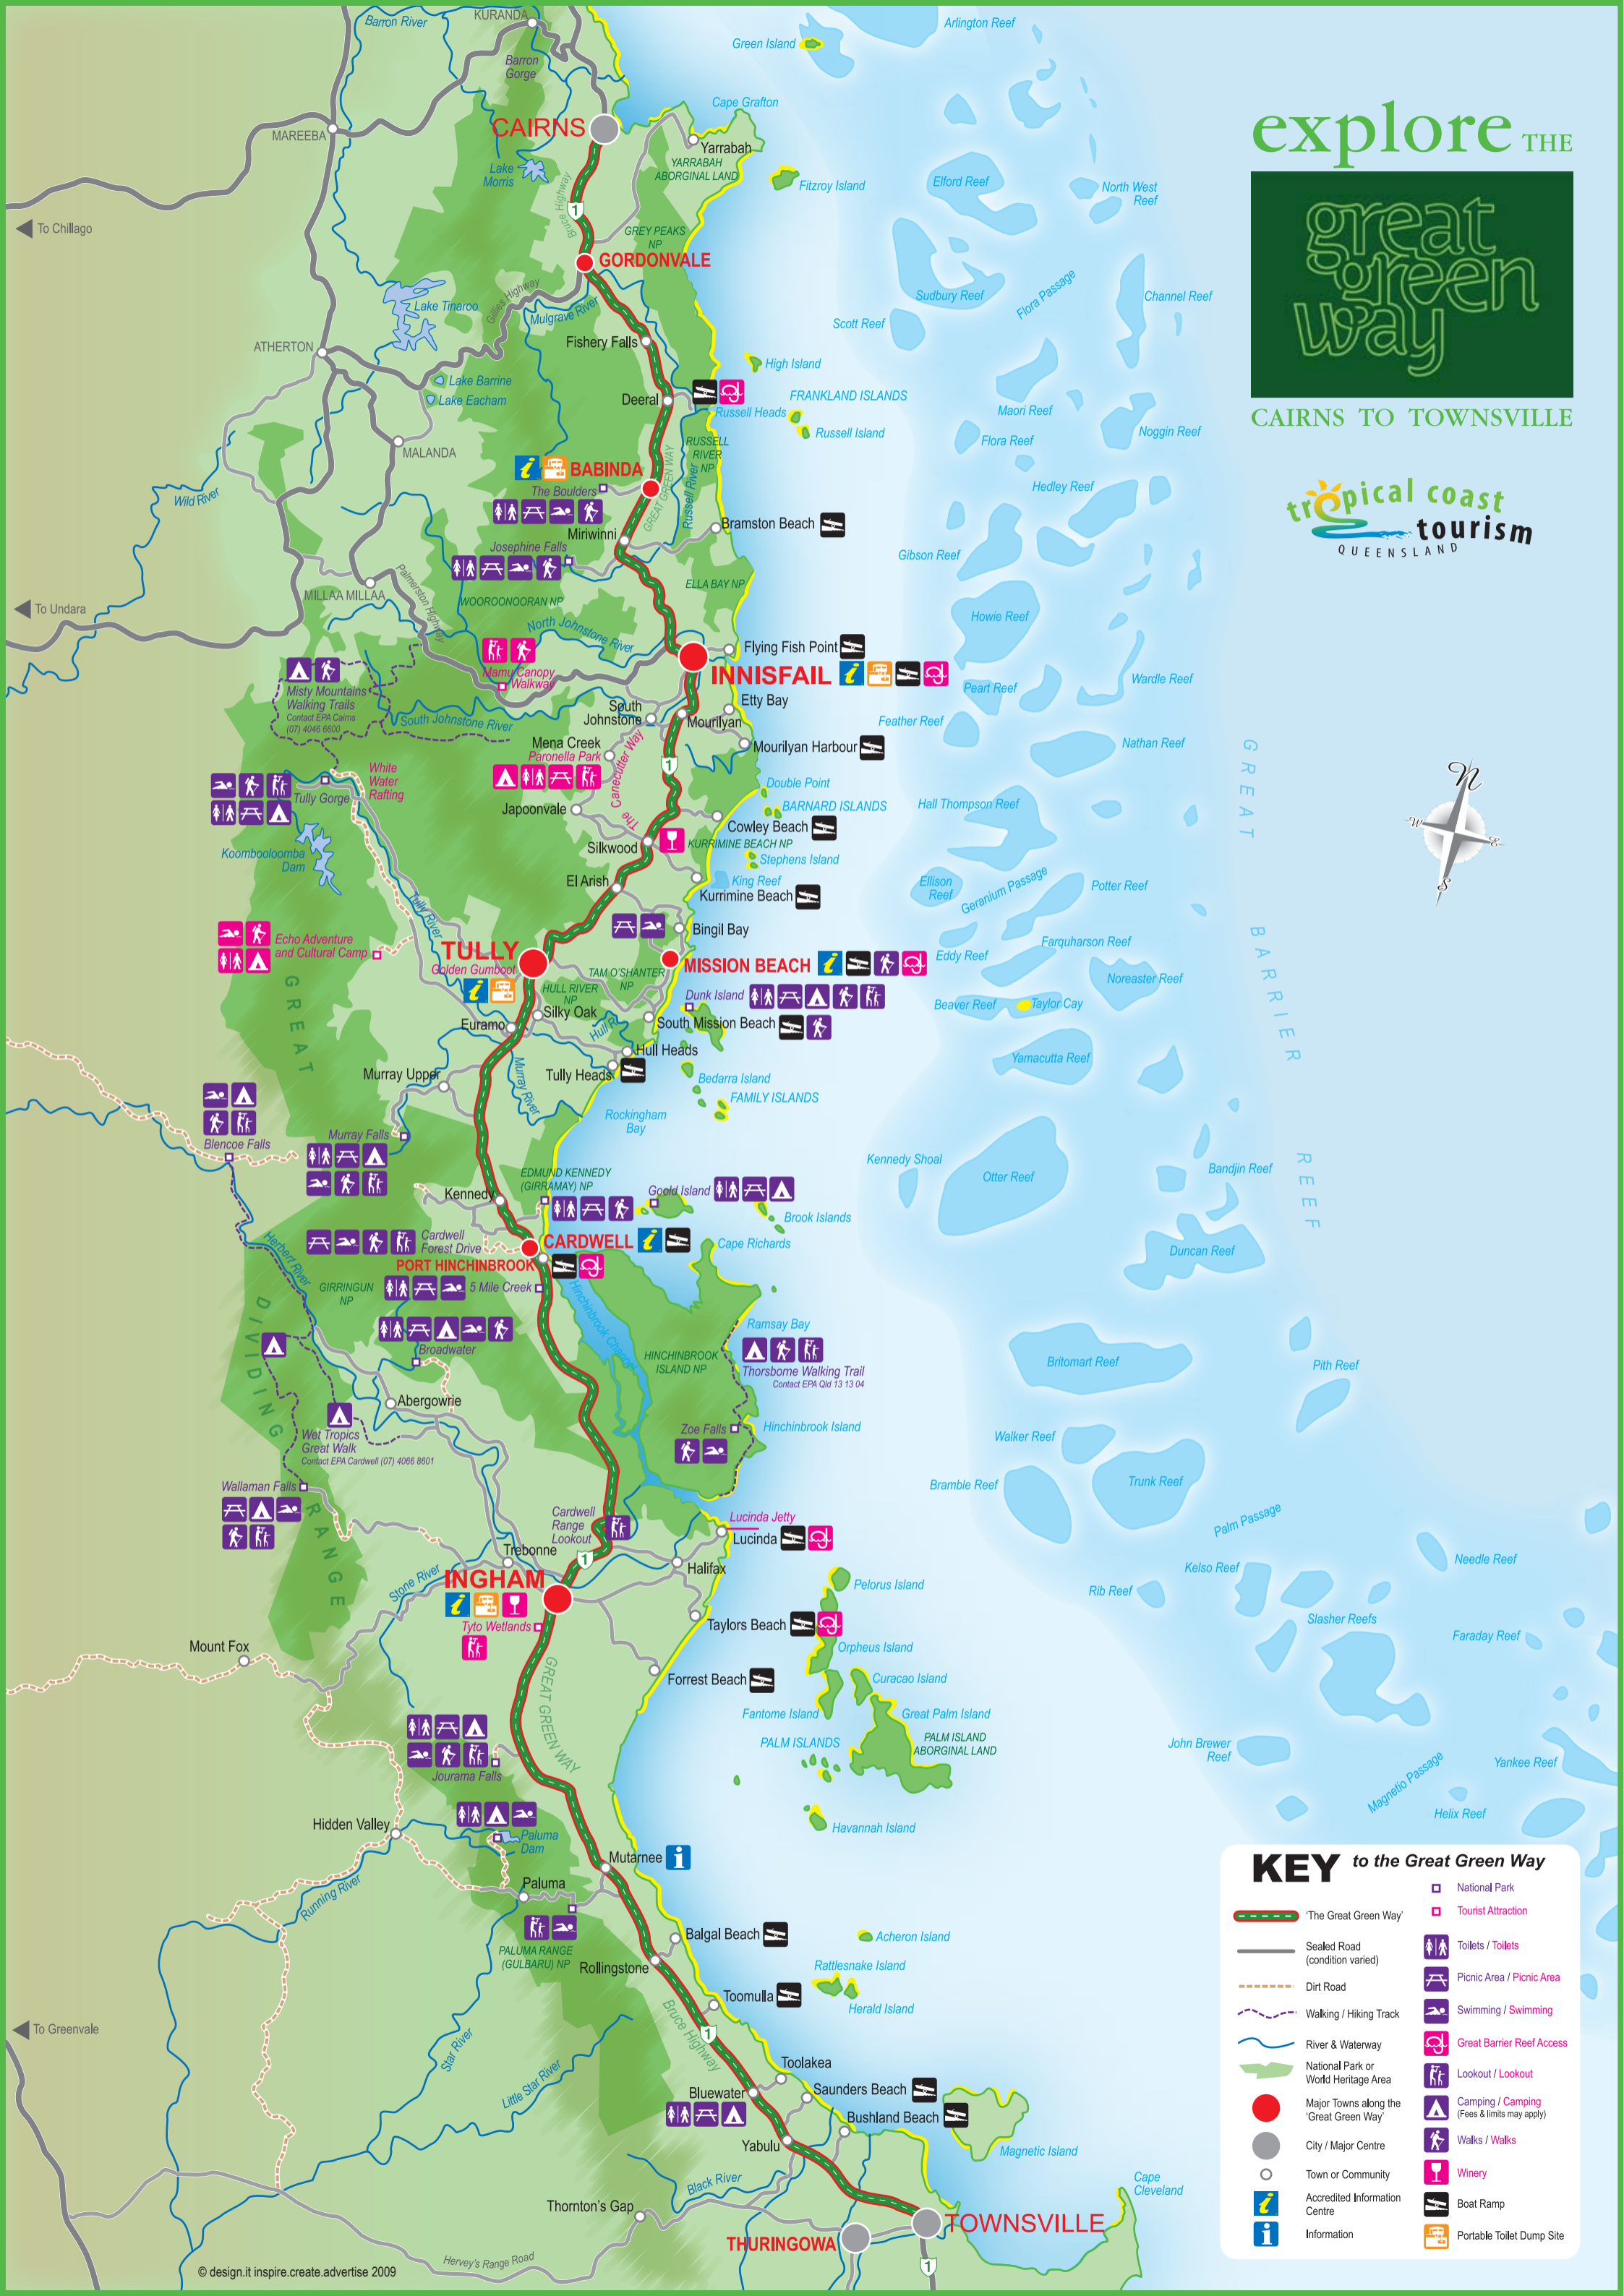

explore THE

great green way

CAIRNS TO TOWNSVILLE

tropical coast
tourism
QUEENSLAND

KEY to the Great Green Way

	The Great Green Way		National Park
	Sealed Road (condition varied)		Tourist Attraction
	Dirt Road		Toilets / Toilets
	Walking / Hiking Track		Picnic Area / Picnic Area
	River & Waterway		Swimming / Swimming
	National Park or World Heritage Area		Great Barrier Reef Access
	Major Towns along the 'Great Green Way'		Lookout / Lookout
	City / Major Centre		Camping / Camping (Fees & limits may apply)
	Town or Community		Walks / Walks
	Accredited Information Centre		Winery
	Information		Boat Ramp
			Portable Toilet Dump Site